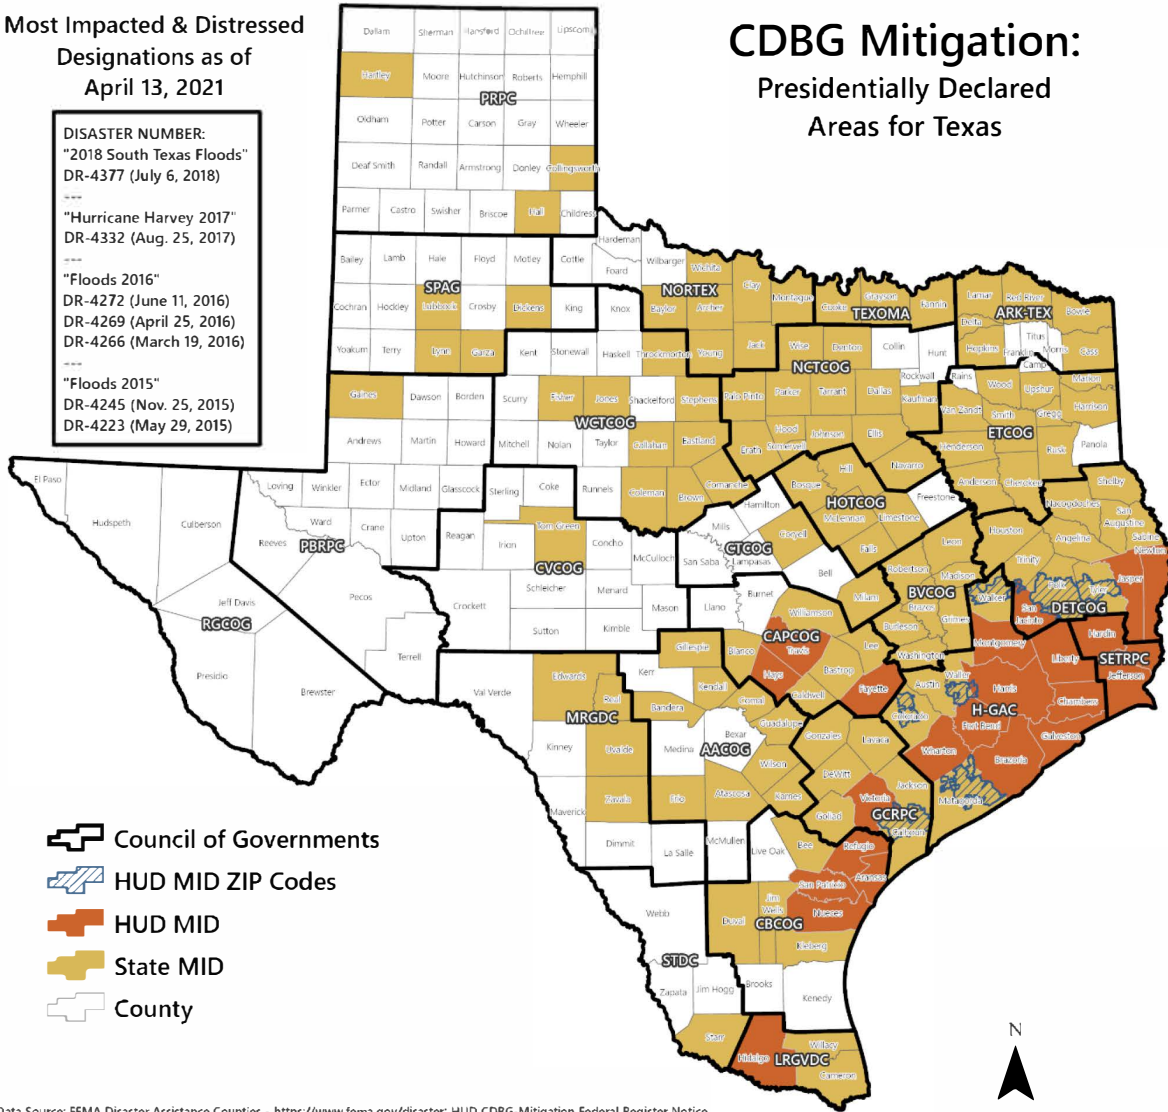

TEXAS GENERAL LAND OFFICE

CDBG-MIT Eligible and Most Impacted and Distressed Counties (MID) and ZipCodes

Eligible CDBG-MIT Counties

Most Impacted & Distressed Designations as of April 13, 2021

DISASTER NUMBER:
"2018 South Texas Floods"
DR-4377 (July 6, 2018)

"Hurricane Harvey 2017"
DR-4332 (Aug. 25, 2017)

"Floods 2016"
DR-4272 (June 11, 2016)
DR-4269 (April 25, 2016)
DR-4266 (March 19, 2016)

"Floods 2015"
DR-4245 (Nov. 25, 2015)
DR-4223 (May 29, 2015)

CDBG Mitigation: Presidentially Declared Areas for Texas

Data Source: FEMA Disaster Assistance Counties - <https://www.fema.gov/disaster>; HUD CDBG-Mitigation Federal Register Notice
Author: Texas General Land Office - Community Development and Revitalization Program
Projection: NAD 1983 Texas Statewide Mapping System