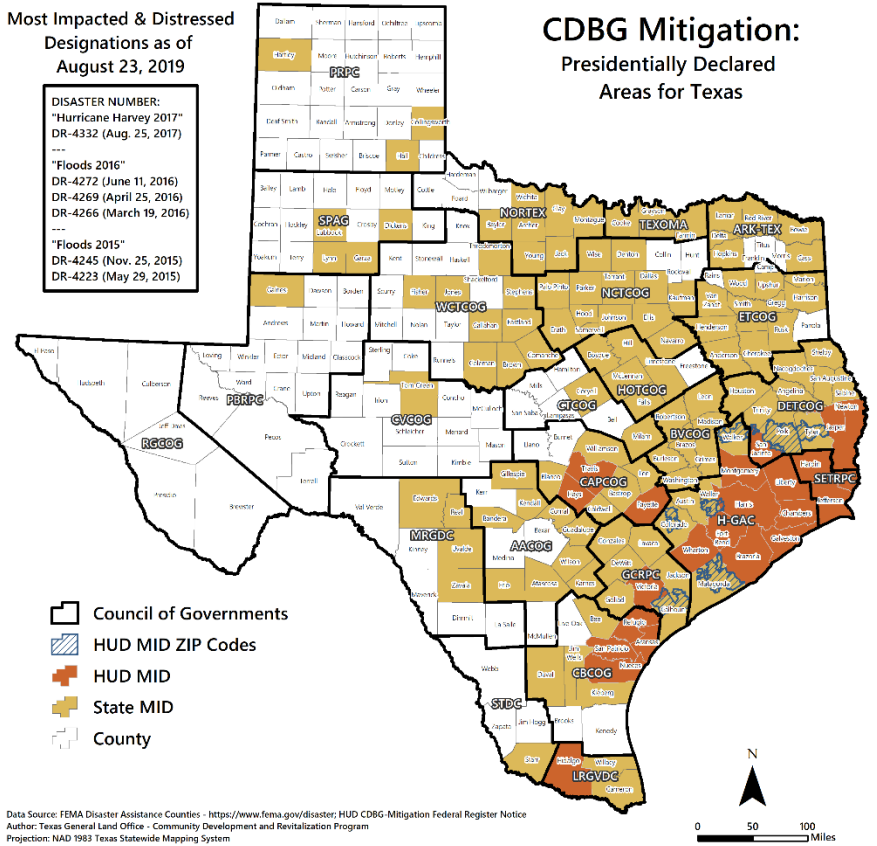

Texas CDBG-MIT Counties & ZIPs by Disaster Year & HUD MID

County	2015	2016	Harvey (2017)	HUD MID
Throckmorton	2015	2016	-	-
Tom Green	2015	-	-	-
Travis	HUD MID	2016	-	HUD MID
Trinity	2015	2016	-	-
Tyler	2015	2016	Harvey (2017)	-
Upshur	-	2016	-	-
Uvalde	2015	-	-	-
Van Zandt	2015	2016	-	-
Victoria	2015	-	HUD MID	HUD MID
Walker	2015	2016	Harvey (2017)	-
Waller	2015	2016	Harvey (2017)	-
Washington	2015	2016	Harvey (2017)	-
Wharton	2015	2016	HUD MID	HUD MID
Wichita	2015	-	-	-
Willacy	2015	-	-	-
Williamson	2015	-	-	-
Wilson	2015	-	-	-
Wise	2015	-	-	-
Wood	-	2016	-	-
Young	2015	-	-	-
Zavala	2015	-	-	-

Most Impacted & Distressed Designations as of August 23, 2019

DISASTER NUMBER:
"Hurricane Harvey 2017"
DR-4332 (Aug. 25, 2017)

"Floods 2016"
DR-4272 (June 11, 2016)
DR-4269 (April 25, 2016)
DR-4266 (March 19, 2016)

"Floods 2015"
DR-4245 (Nov. 25, 2015)
DR-4223 (May 29, 2015)

HUD MID ZIPs	
75979	77493
77320	77482
77335	77423
77351	77979
77414	78934

Website: <https://recovery.texas.gov/>

Email: cdr@recovery.texas.gov