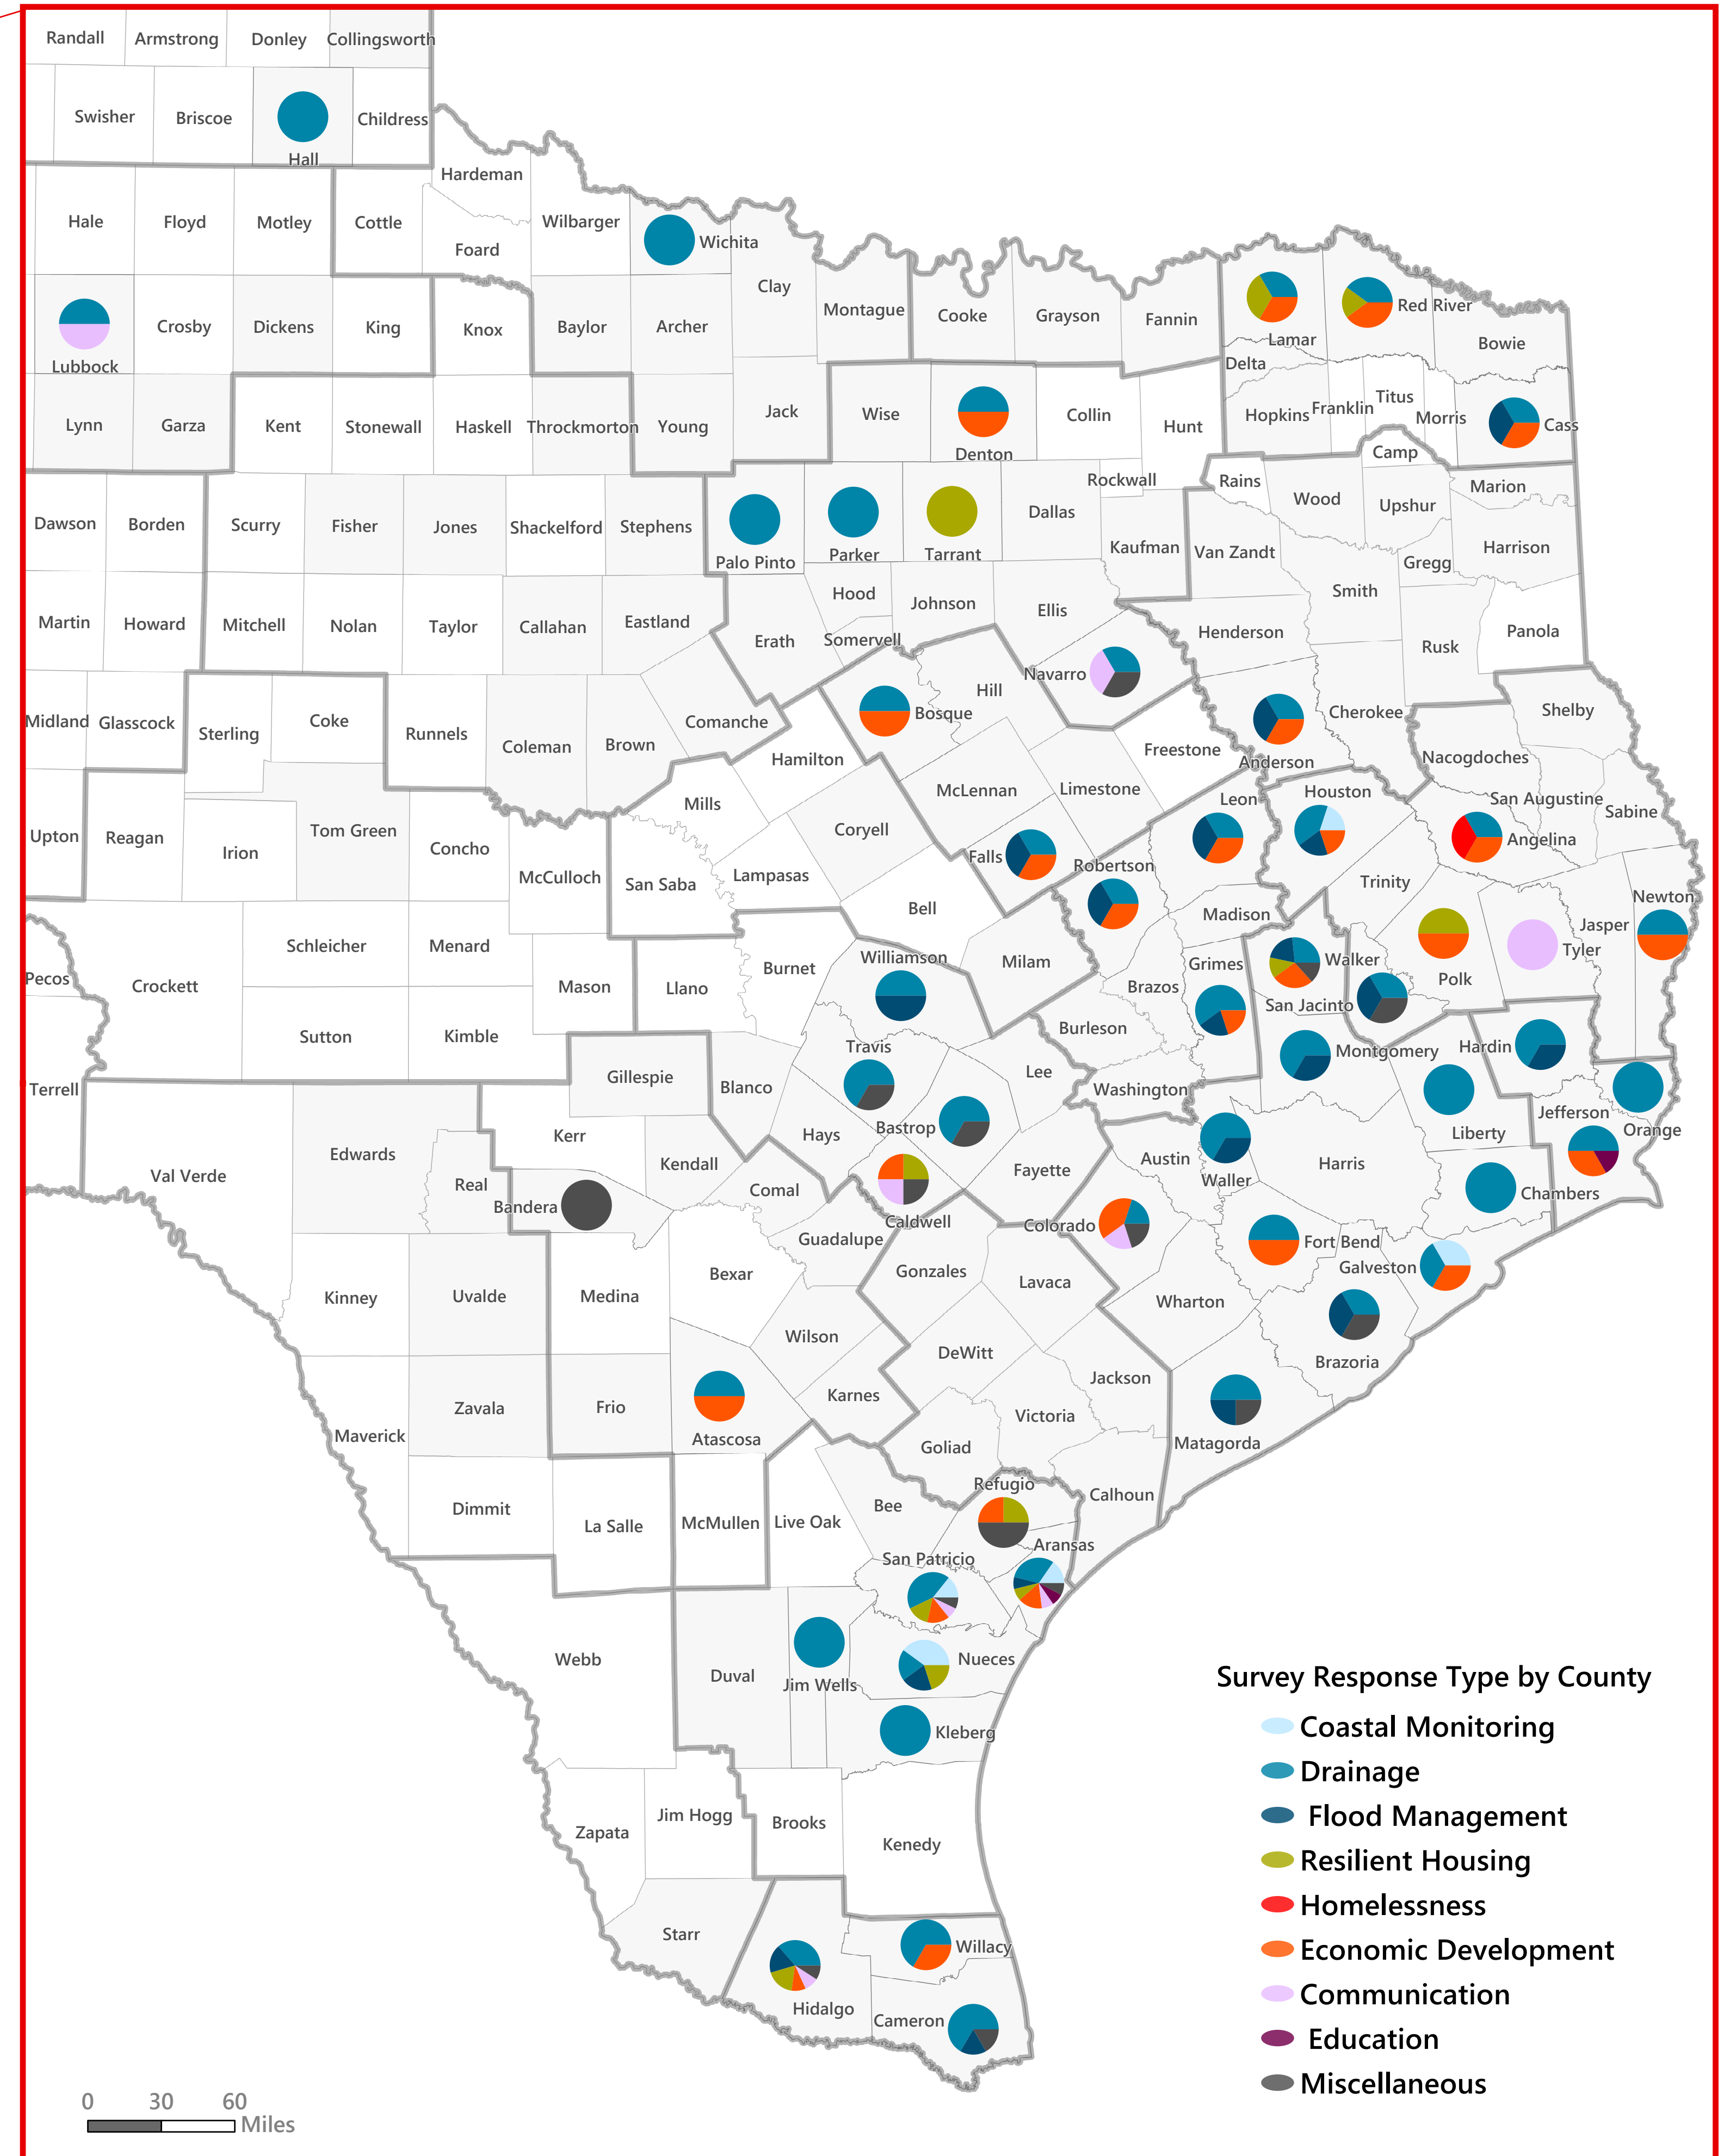

CDBG-Mitigation Planning Survey Responses

By Total Responses and Response Type

COG Representative Survey Response Types

	Flood Management	Conservation	Miscellaneous	Resilient Housing
H-GAC	✓✓	✓		✓
NCTCOG	✓		✓	
CTCOG	✓			

Number of Survey Responses By County

- 1 - 3
- 4 - 6
- 7 - 11
- 12 - 14
- 15
- CDBG-Mitigation Eligible
- County
- Council of Governments

- Survey Response Type by County**
- Coastal Monitoring
 - Drainage
 - Flood Management
 - Resilient Housing
 - Homelessness
 - Economic Development
 - Communication
 - Education
 - Miscellaneous