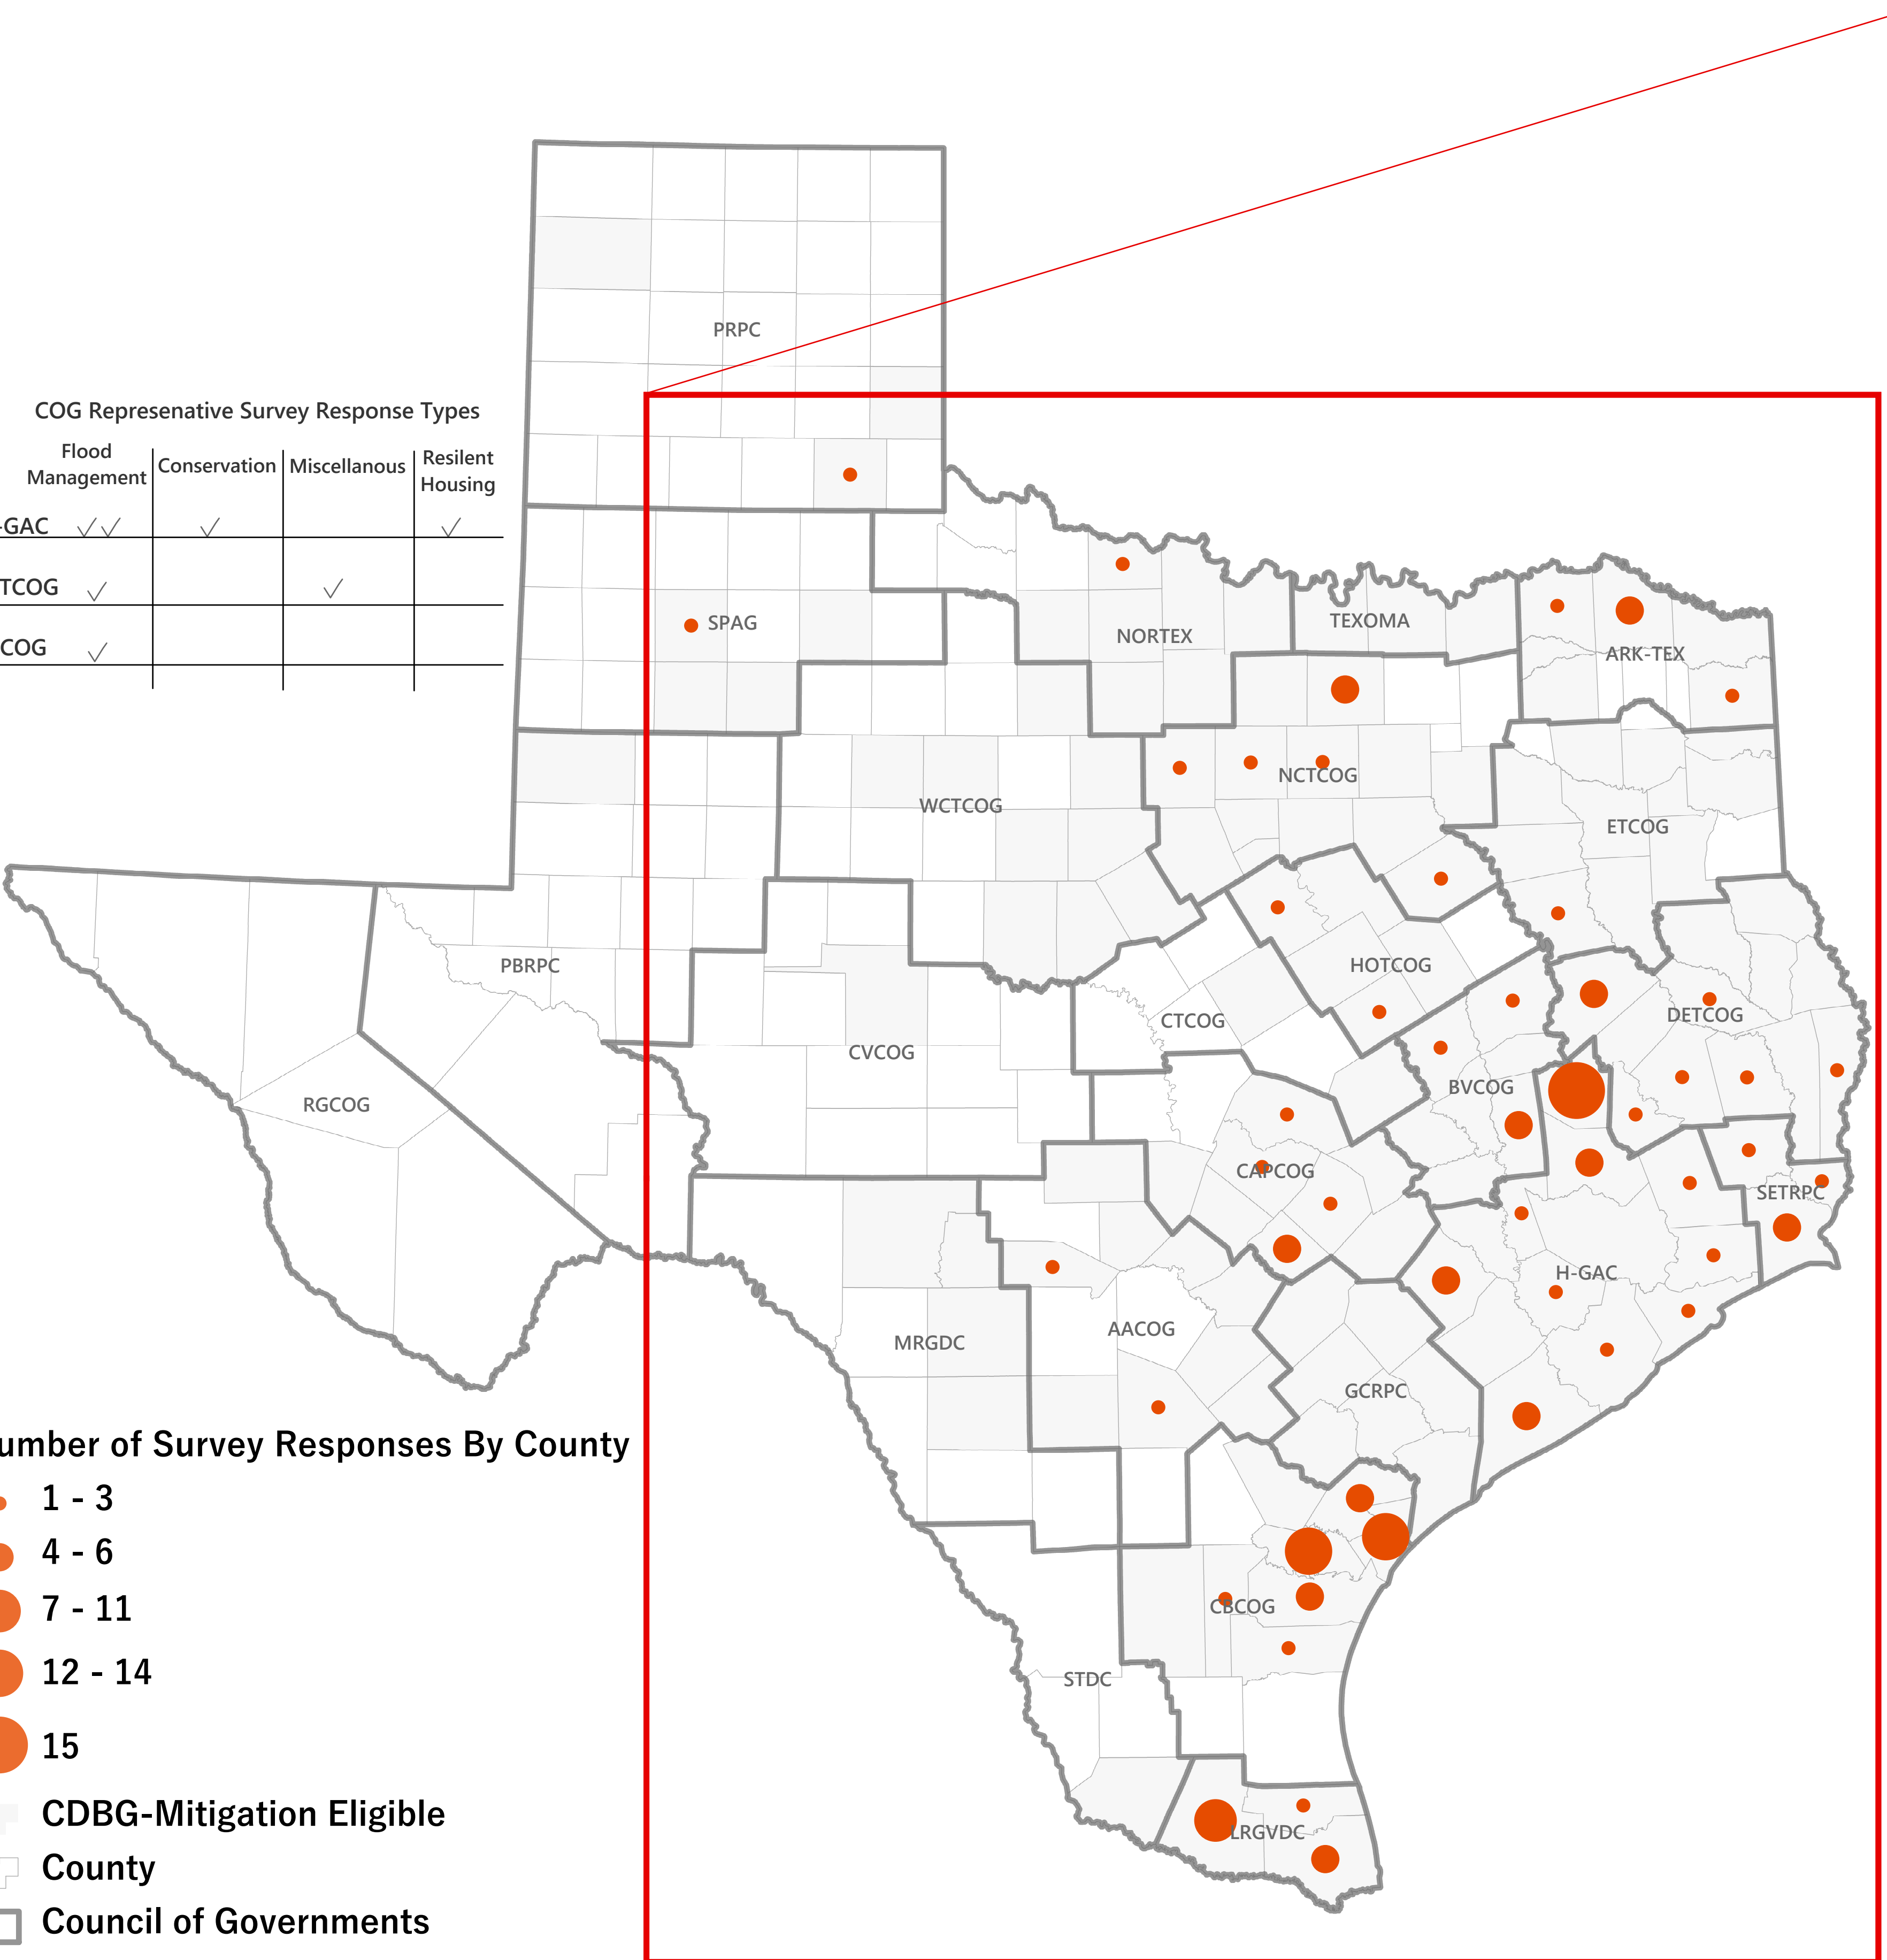

CDBG-Mitigation Planning Survey Responses

By Total Responses and Response Type

COG Representative Survey Response Types

	Flood Management	Conservation	Miscellaneous	Resilient Housing
H-GAC	✓✓	✓		✓
NCTCOG	✓		✓	
CTCOG	✓			

Number of Survey Responses By County

- 1 - 3
- 4 - 6
- 7 - 11
- 12 - 14
- 15
- CDBG-Mitigation Eligible
- County
- Council of Governments

- Survey Response Type by County**
- Coastal Monitoring
 - Drainage
 - Flood Management
 - Resilient Housing
 - Homelessness
 - Economic Development
 - Communication
 - Education
 - Miscellaneous