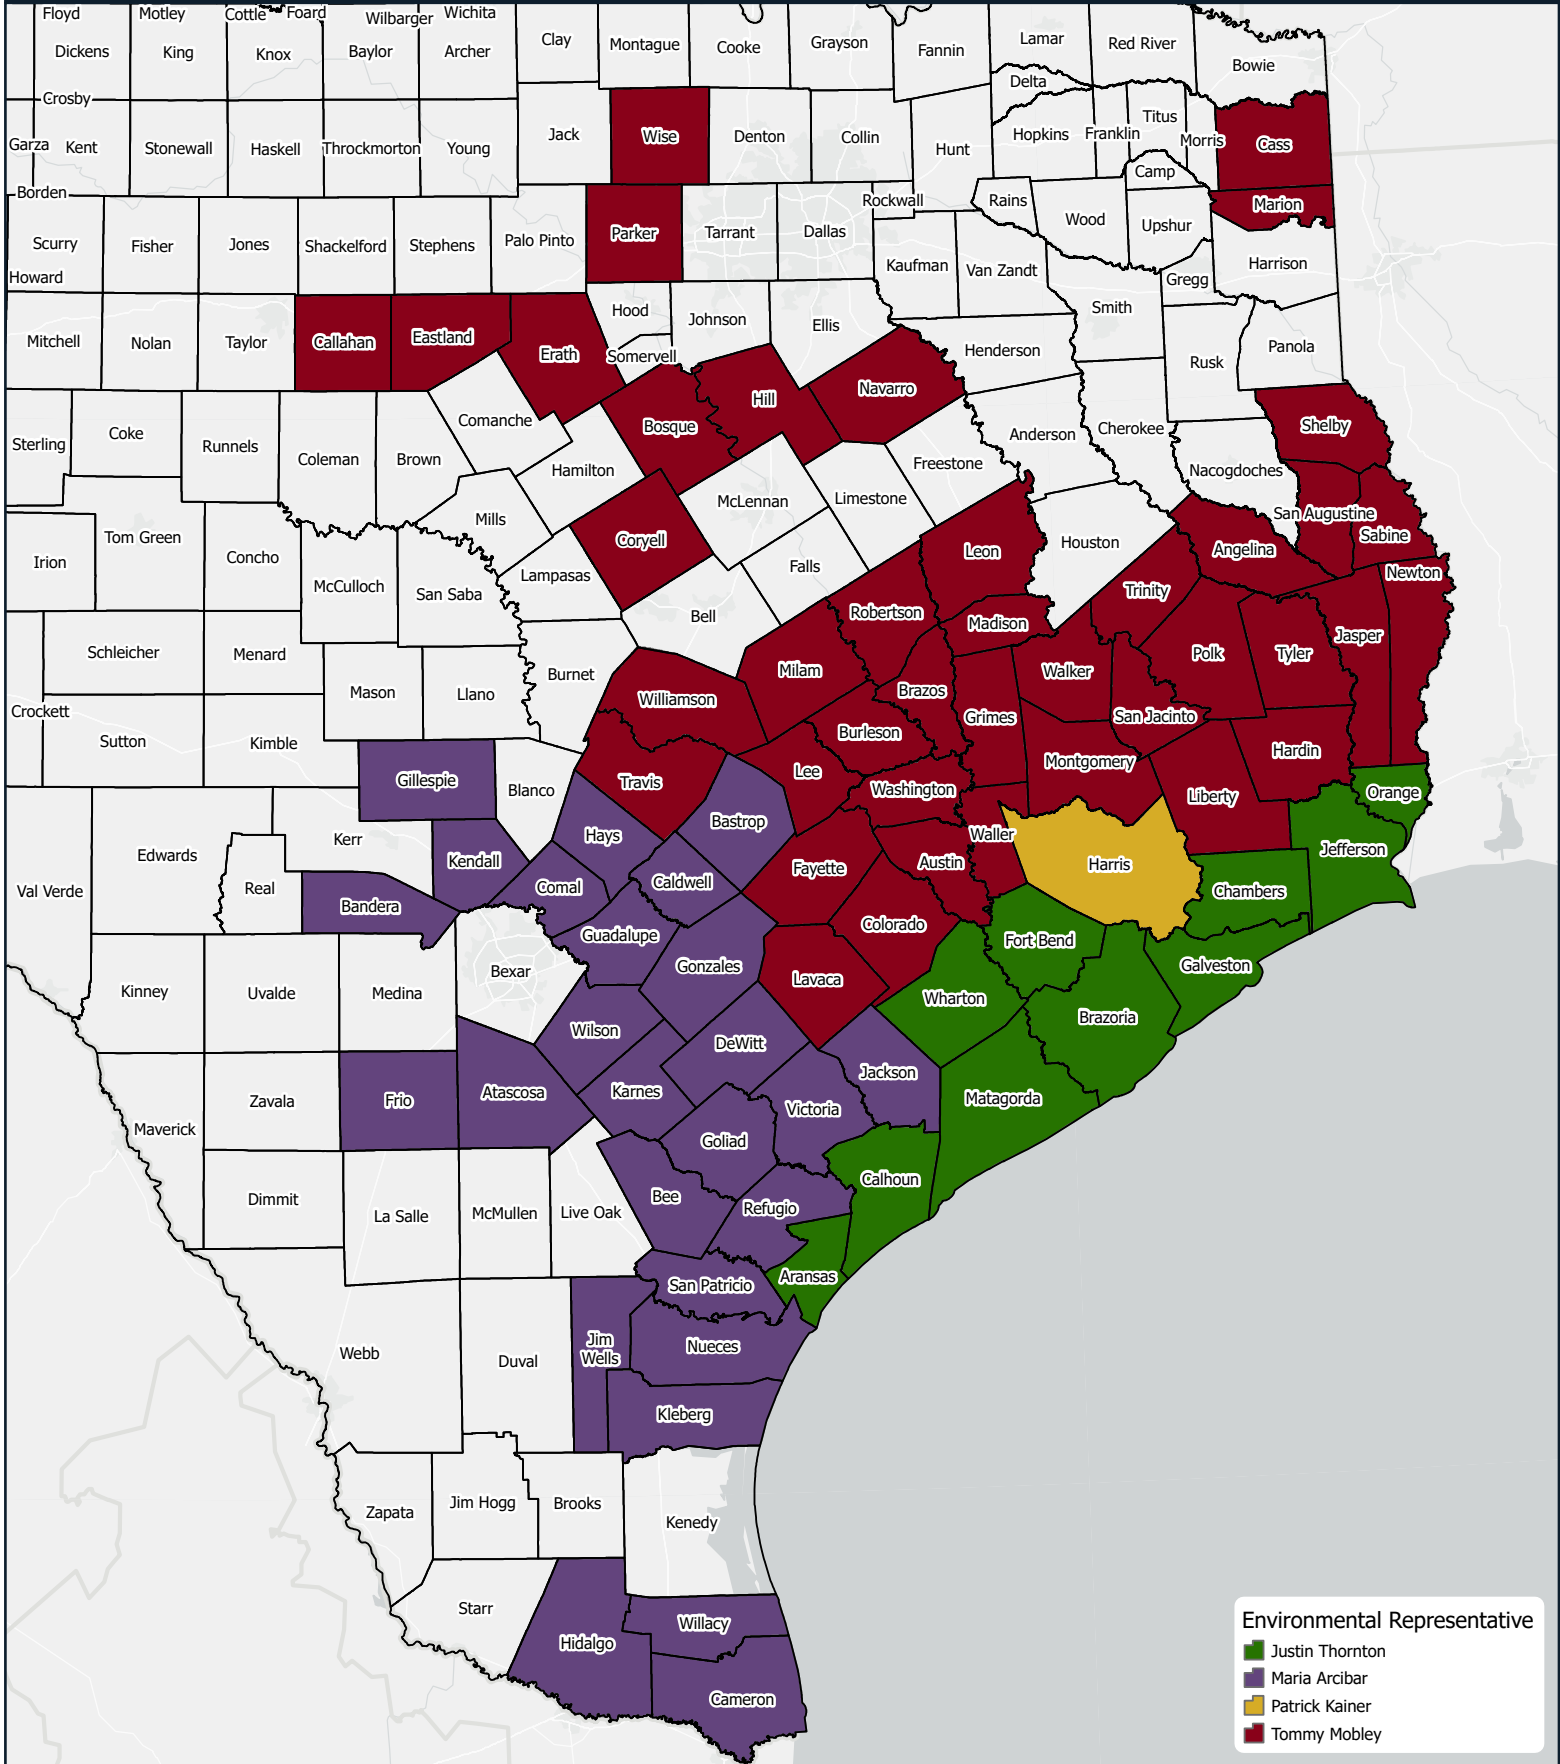

Environmental Oversight TA Geographical Distribution

2015 Floods, 2016 Floods, Hurricane Harvey, CDBG-MIT, 2018 South Texas Floods, and 2019 Disasters

Environmental Representative

- Justin Thornton
- Maria Arcibar
- Patrick Kainer
- Tommy Mobley

Spatial Reference:
 Name: NAD 1983 Texas Centric
 Mapping System Albers
 GCS: GCS North American 1983

Texas General Land Office
 Community Development & Revitalization
 Division
 Copyright 2024

Date Printed: 1/29/2024
 Map ID: ENV_031